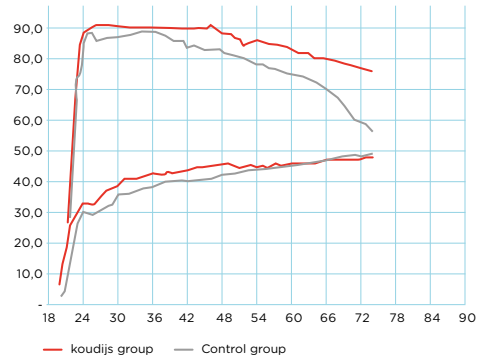

ONE-BAG SOLUTION

Koudijs concentrates are formulated based on the specific requirements of your birds and tailored to their various stages of development. By analysing the quality of raw materials and their price, we provide the best and most effective mixings for each stage of your layers. Our concentrates include all essential additives, nutrients, amino acids, enzymes and other micro-ingredients. There's no need to add any other additives to your feed. That's why Koudijs is called the convenient one-bag solution. Depending on the available raw materials, you can select different inclusion rates. Ask your Koudijs representative which concentrate is best for your situation.

TOGETHER FOR BETTER RESULTS

To rear profitable layers you need more than just high-quality feed. Management is very important too. Not only during the laying period but especially during rearing. Body capacity is formed during rearing, and the development of muscle and reserves ensures that pullets grow into a profitable layers. To support you, Koudijs has developed Poultry Coach to help you with all aspects of layer management. **Scan the QR code** to download the free app so you can monitor your results and get the best out of your farm.

**SCAN THE QR-CODE
TO DOWNLOAD THE
FREE POULTRY COACH**

BETTER RESULTS BETTER REVENUE

- Healthy and vital layers
- Higher laying percentage
- Better quality and tasting eggs
- Lowest feed costs per egg
  - Highest returns
  - Lower mortality