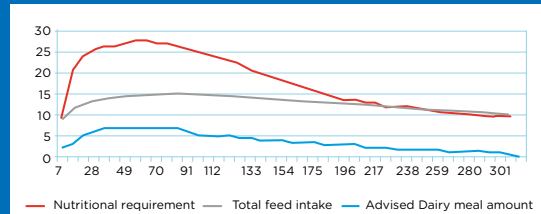

ONE-BAG SOLUTION

Dairy meal is not fed to dairy cows regularly and is often used to replace roughage. Dairy meal has sufficient protein and energy to optimise rumen function and balance the required energy and protein. A lactation-based feeding schedule that meets the requirements of your cows ensures you get the highest yield per kilogram of dairy meal. The lack of energy (negative energy balance) is highest when feed intake versus production is lowest. Lactation-based feeding gives you higher yields, healthier cows, better fertility and more persistent milk production.

TOGETHER FOR BETTER RESULTS

Koudijs 969005 Dairy Lick Blocks provide essential minerals to give your dairy cows a nutritional boost. They also support rumen function to improve digestion.

To support you, Koudijs has made a range of Farm-Up videos about essential aspects of dairy management. Scan the QR code to watch these videos. Ask your Koudijs representative to select the best Koudijs solution for you.

KOUDIJS DAIRY MEAL FEEDING TABLE

Days in lactation	Cow weight 350 kg	Cow weight 450 kg	Cow weight 550 kg
0	1,50	2,00	2,50
7	4,00	6,00	6,50
28	5,00	7,00	7,50
49	5,00	7,00	8,00
70	5,00	7,00	8,00
91	4,50	6,50	7,50
112	4,00	6,00	7,00
133	4,00	5,50	6,50
154	3,50	5,00	6,00
175	3,00	4,50	5,50
196	3,50	4,00	5,00
217	3,00	3,50	4,50
238	2,50	3,00	4,00
259	2,00	2,50	3,50
280	1,50	2,00	2,50
301	1,00	1,00	1,50

SCAN THE QR-CODE TO WATCH THE FARM UP, WITH KOUDIJS TUTORIALS